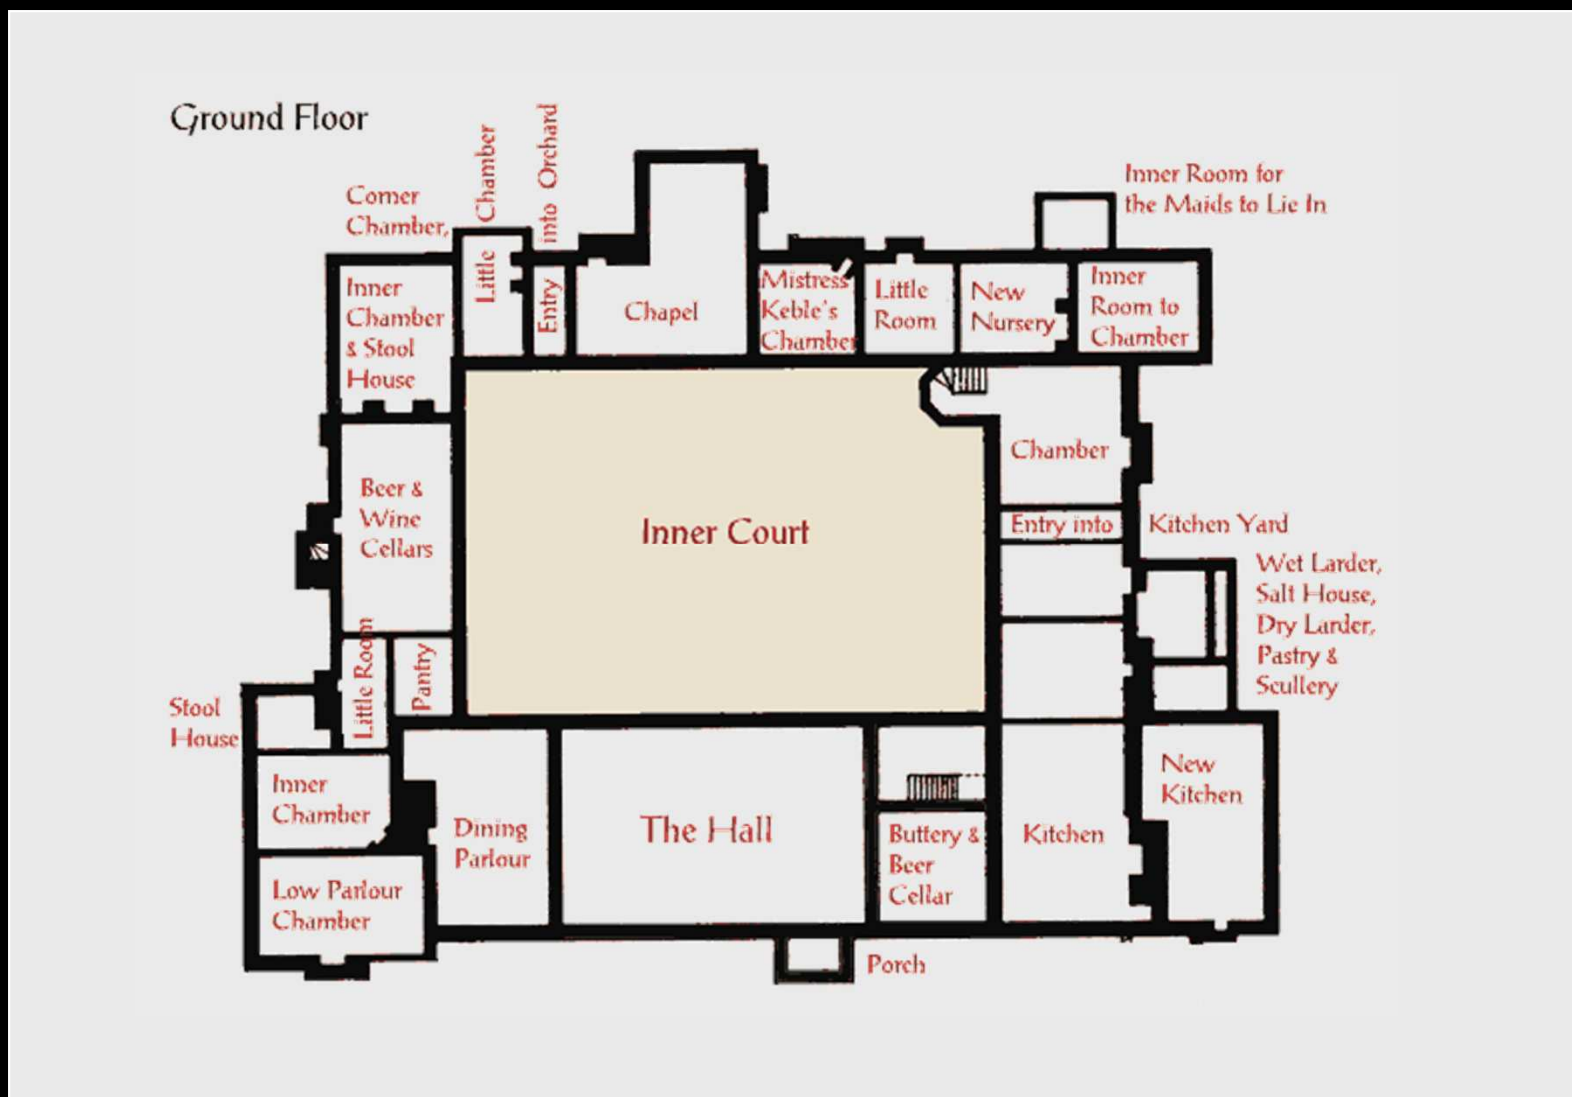

The Tudor Room, England, Hingham Manor, Suffolk, about 1600

Hingham Manor, Suffolk England, about 1600

Hingham Manor, Suffolk England, around 1600

English Castle Feast Hall

Ingatestone Hall Ground Floor, Essex, England, late 16th century

William Hogarth, *The Sleeping Congregation*,
English, 1728, 58.10

Georgian Drawing Room, England, 18th century 28.82

The Grand Salon from the Hôtel Gaillard de la Bouëxière, French, about 1735

Giovanni Antonio Canal (Canaletto), Grand Canal from Palazzo Flangini to Palazzo Bembo, before 1740, Italian 68.41.11